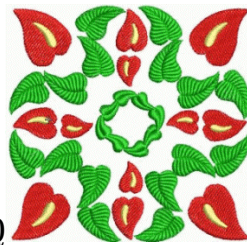

Frequent Buyer Program

4 Inch 5 Inch
\$10.50

6 Inch
\$12.25

Sizes

\$20.00

Any 2 Combination

Anthurium H Q

4 Inch 5 Inch
\$12.00